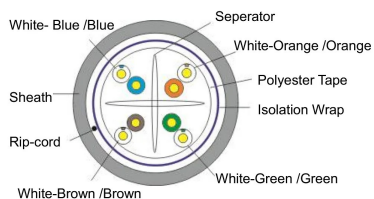

CAT6A CCA

Ethernet cable

Indoor CAT 6A U/UTP Cca network cable with LSZH sheathing, **305 m** skein unwind cable consisting of 4 balanced pairs with **AWG 23** flexible red copper conductors. Features meet the requirements of **CAT 6A** up to **250 MHz** according to ANSI/TIA 568.2-D and ISO/IEC 11801 standards. Suitable for 10 Gigabit Ethernet (IEEE 802.3an) applications.

CAT6A CCA		
Code		287783
Reel Length	m	305
Cable type		CAT 6A U/UTP
CPR		Cca, s1a, d1, a1
Frequency range	MHz	500
Impedence	Ohm	100 ±15
Conformity		EN50575:2014+A1:2016
Standard test		ISO/IEC 11801, TIA EIA568.2-D
Pulling strength	MPa	>9
Stretching	%	>100
Cold bending		No visible cracks (-20 ±2°C x 4h)
Inner conductor		
Material		Copper
Diameter	mm	0.565+/-0.005
AWG class		23
Inner cables sheath		
Inner cables sheath material		PE
Inner cables sheath diameter	mm	1.12
External sheath		
Material		FR-LSZH (RoHS)
Diameter	mm	7.4
Thickness	mm	0.6
Colour		Green